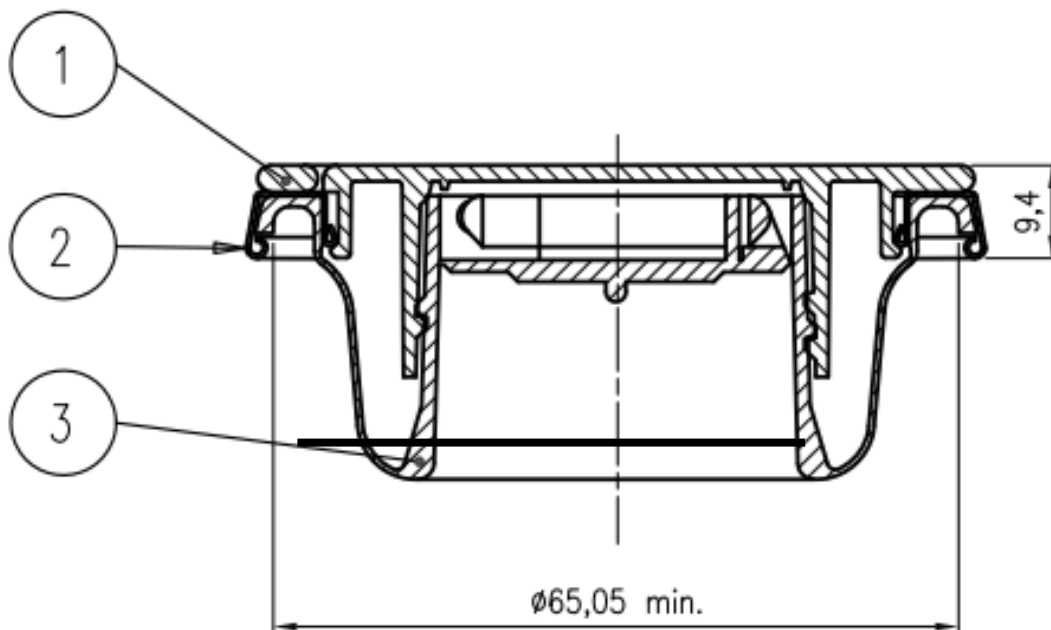

## 60 Spout Closure

3	1	SPOUT	.	LDPE
2	1	RING	.	STEEL SAE 1008
1	1	CAP	.	HDPE
Item nr	Qty	Description	Product reference	Material